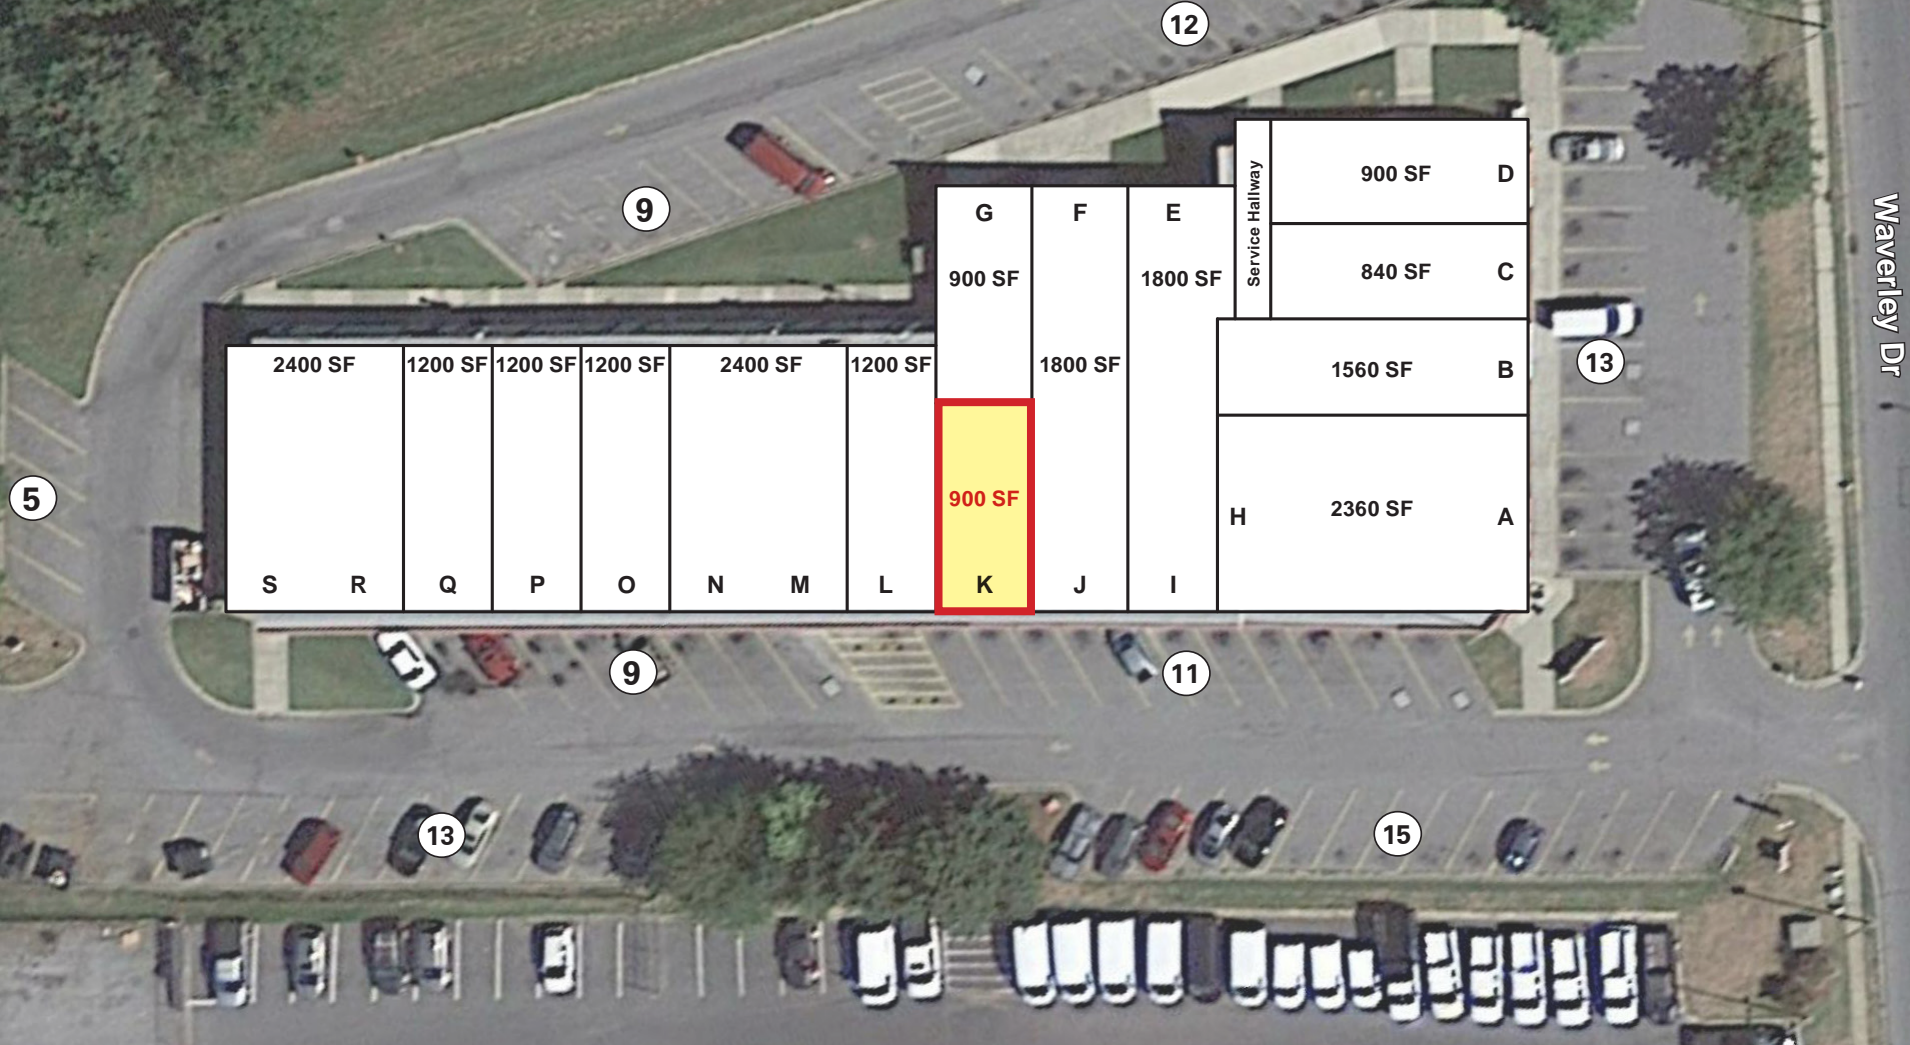

## Overview

- Strong neighborhood strip off the Golden Mile in Frederick, MD
- Rare small shop vacancy with stable, high performing tenants
- Across from District 40 (redevelopment of Frederick Towne Mall)
- Monument signage available
- Additional parking / storage lot available in rear

## Quick Facts

<b>Availability</b>	Immediately
<b>Size</b>	900 square feet
<b>Rental Rate</b>	Negotiable
<b>Net Charges</b>	\$4.25 per square foot
<b>Tenants</b>	Waverley Beer & Wine, Los Comadres Supermarket, Front Line Driving School, Hot Wok

**Tenant List**

A (and H).....	Waverley Beer & Wine	K.....	Available 900 SF
B.....	Afristar Barbershop	L.....	Shipley's TV & Audio
C.....	Front Line Driving School	M / N.....	Frederick Bazaar
D.....	Hot Wok	O.....	Tobacco Times
E (and I).....	Escobar Insurance	P.....	Photography
F (and J).....	Church	Q.....	C&K Nail Spa
G.....	Shentel	R (and S).....	Las Comadres

WAVERLEY CENTER

16  
ADDITIONAL PARKING /  
STORAGE LOT AVAILABLE  
17

5  
SUPER MARKET  
LAS COMADRES

C&K NAIL SPA

9  
PHOTOGRAPHY

9  
FREDERICK BAZAAR

SHIPLEYS TV SALES  
& SERVICE

900 SF