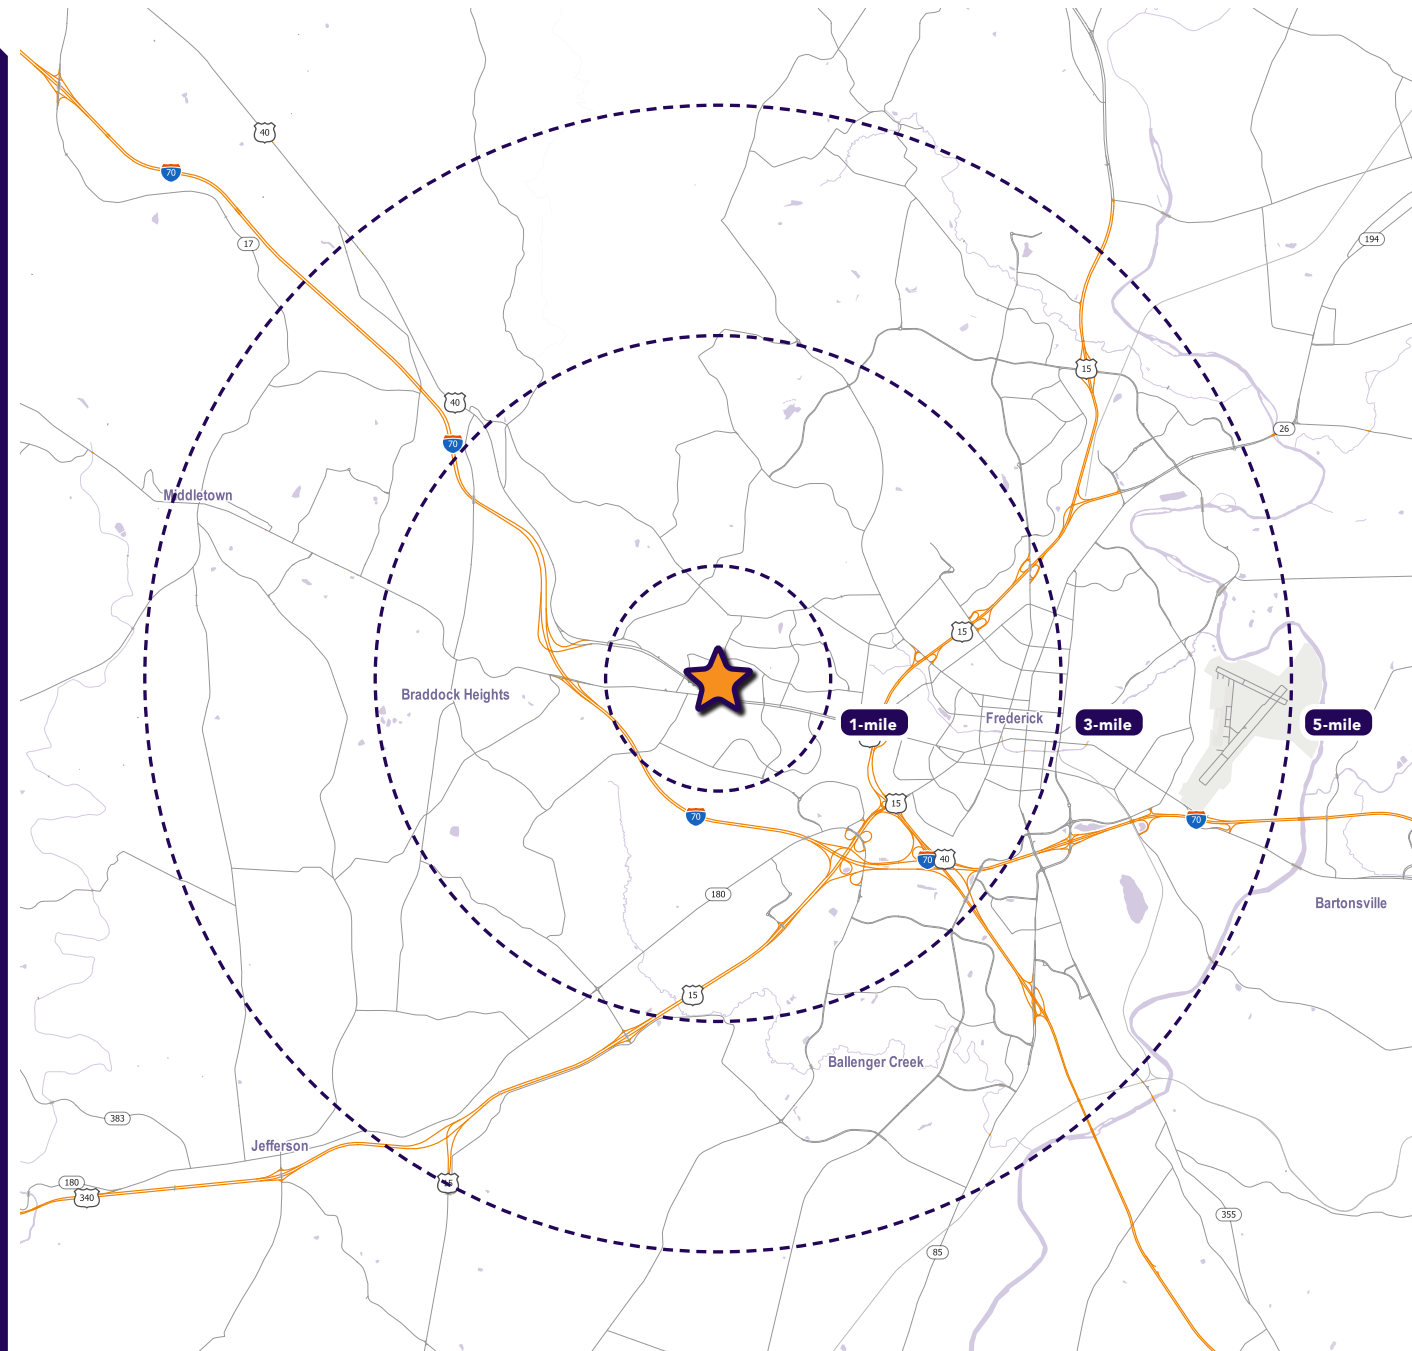

Interested? Contact:

Rob Meeks

rmeeks@segallgroup.com

202.741.8394

202.352.2306

Maryland

605 South Eden Street
Suite 200
Baltimore, MD 21231
410.753.3000

DC • Northern VA

8245 Boone Boulevard
Suite 800
Tysons, VA 22182
202.833.3830

Richmond

4870 Sadler Road
Suite 300
Glen Allen, VA 23060
804.336.2501

Online

www.segallgroup.com

Member of

**RETAIL
READY.**

segall
GROUP